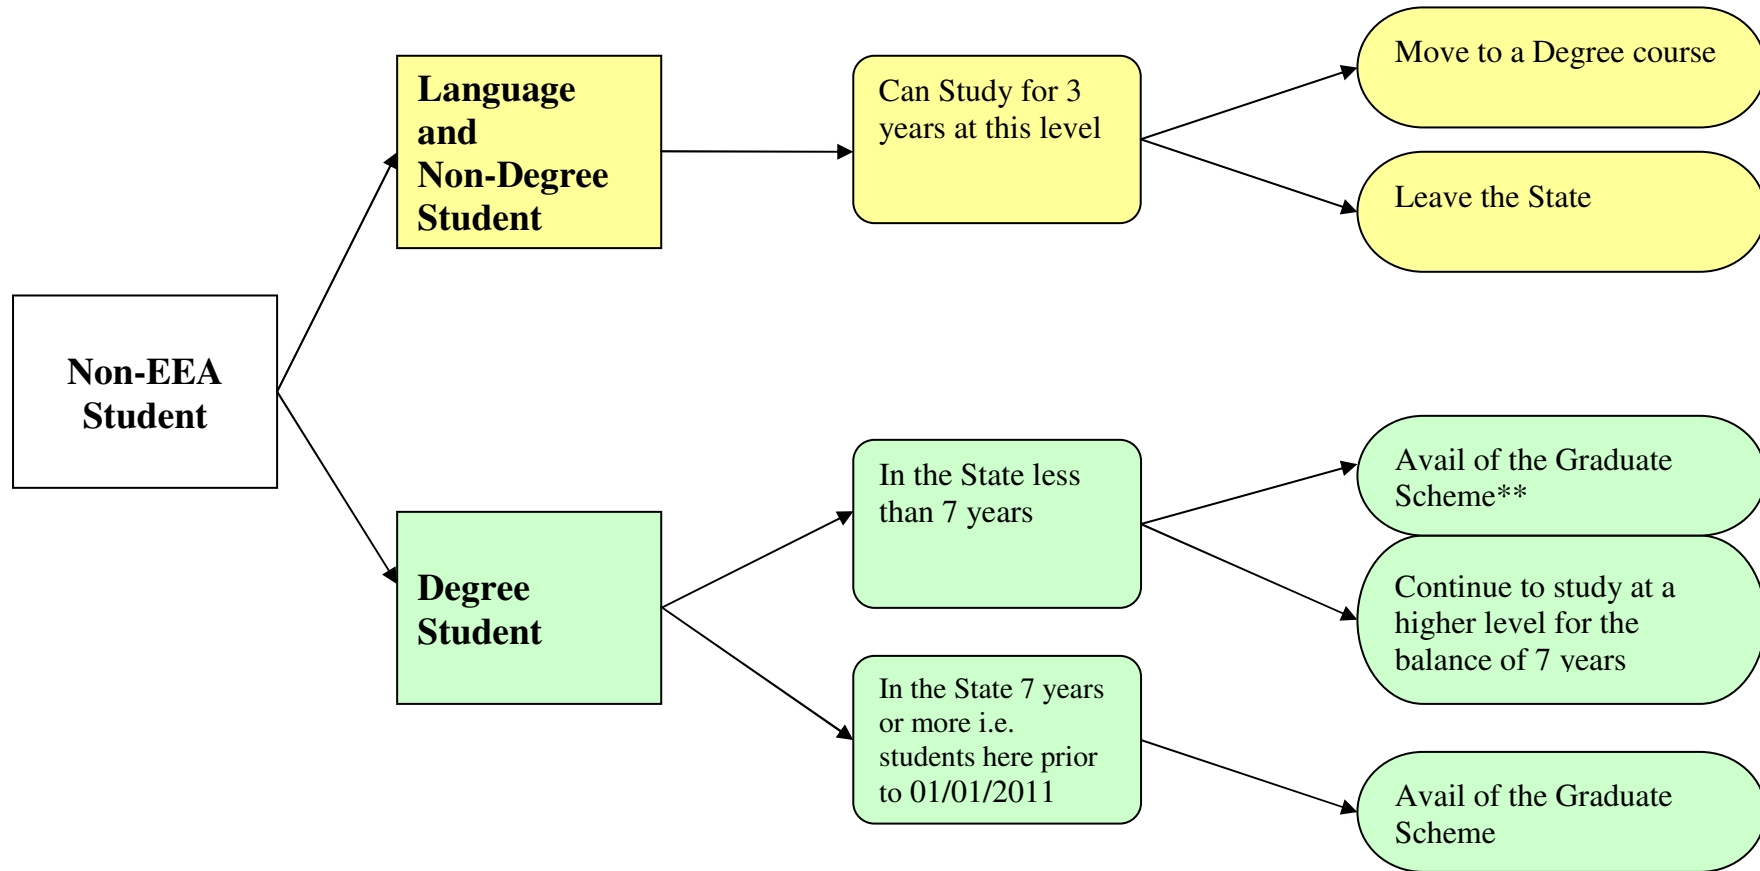

## Study Paths and Options Available to Non-EEA Students

\*\* Graduate Scheme offers students who graduate at level 7 (ordinary degree) 6 month extension to obtain a Work Permit and enter the labour market. Students who graduate at level 8 or above can avail of a 12 month extension for the same reason.